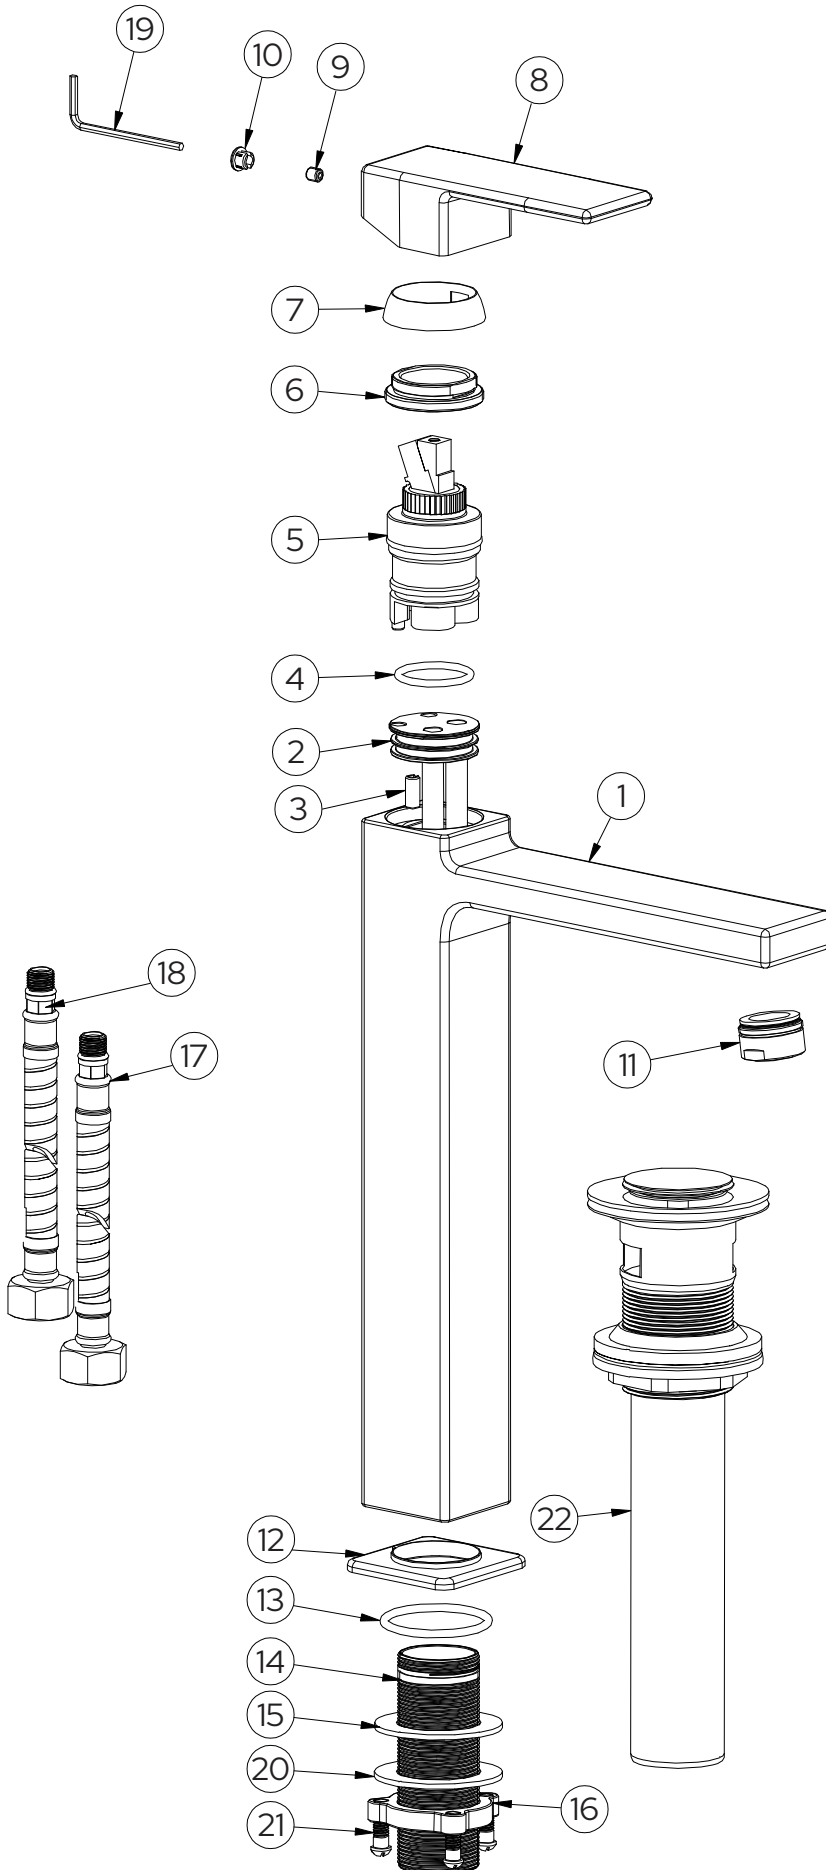

Parts Breakdown

BA-600-04

Single Hole Vessel Bathroom Faucet

No.	Description	Quantity
1	Body	1
2	Cartridge Seat	1
3	Bolt	1
4	O-ring	1
5	Cartridge	1
6	Cartridge Nut	1
7	Decorative nut	1
8	Handle	1
9	Hexagonal Screw	1
10	Indicator Button	1
11	Aerator	1
12	Base	1
13	O-ring	1
14	Shank	1
15	Washer	1
16	Mounting Nut	1
17	Hose-assembly-cold	1
18	Hose-assembly-hot	1
19	Allen key	1
20	Washer	1
21	Hexagonal Scew	3
22	Over-flow Pop-up Drain	1